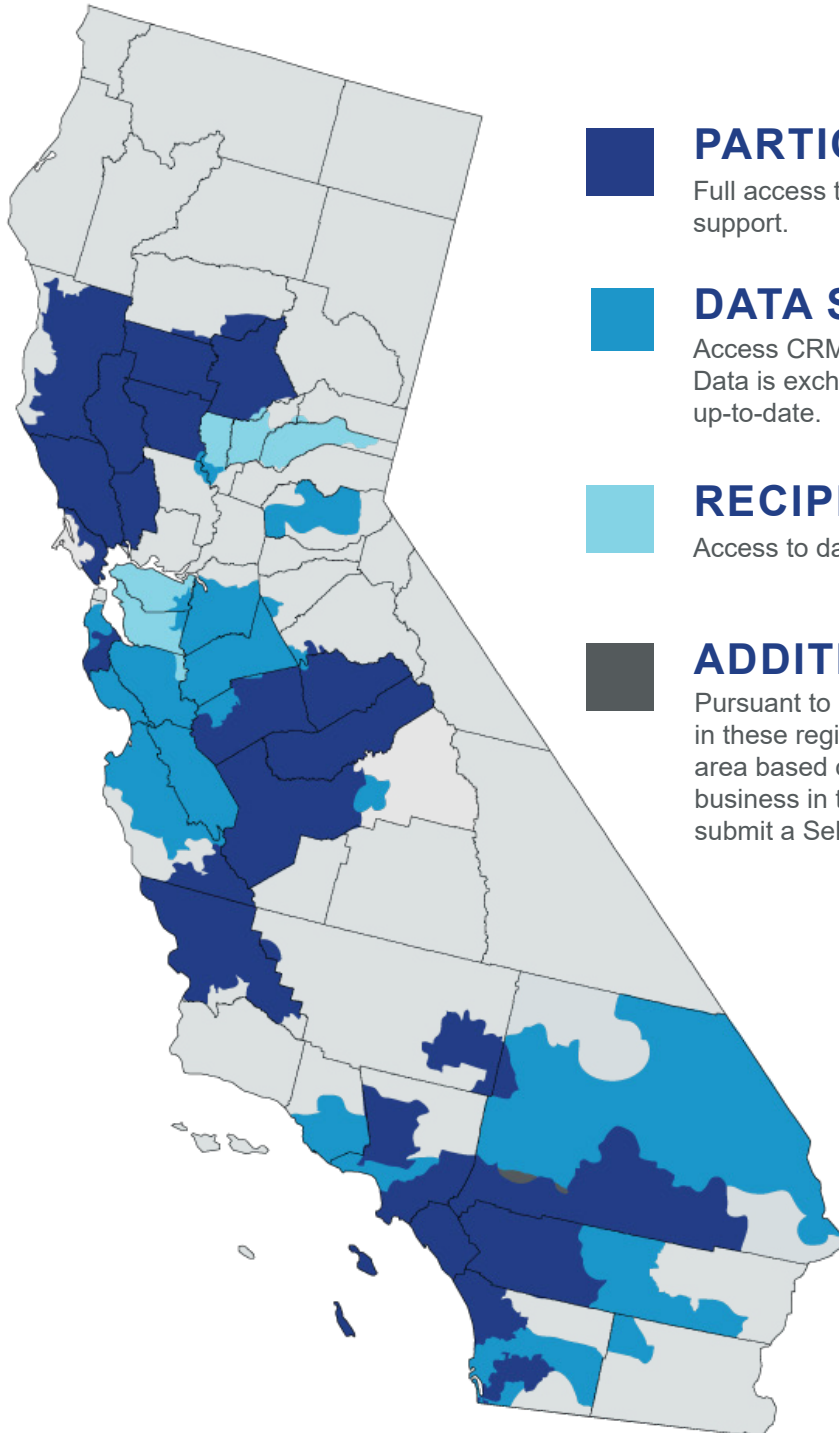

Coverage Area

93,500+ Members

PARTICIPATING AORs/BORs/MLSs

Full access to all CRMLS listings, products, training, and support.

DATA SHARE AORs

Access CRMLS listings directly from your MLS system. Data is exchanged frequently to keep listing information up-to-date.

RECIPROCAL ACCESS AORs/BORs

Access to data requires login to a separate system.

ADDITIONAL SERVICE AREAS

Pursuant to NAR's MLS of Choice policy, some ZIP codes in these regions are considered part of CRMLS's service area based on current listing volume. CRMLS users doing business in these areas must enter listings into CRMLS, or submit a Seller Exclusion Form.