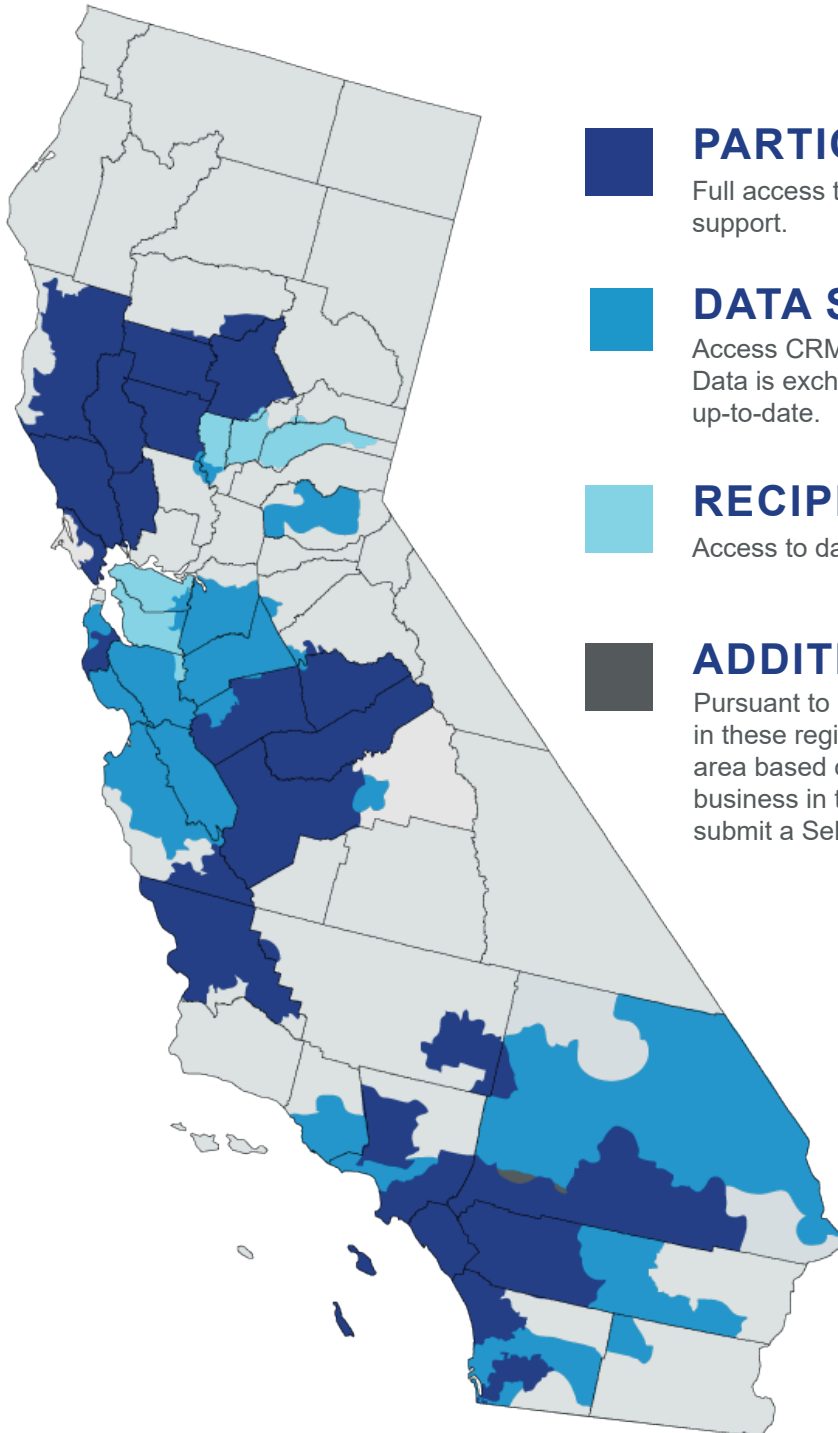

Coverage Area

96,000

Members Strong

PARTICIPATING AORs/BORs/MLSs

Full access to all CRMLS listings, products, training, and support.

DATA SHARE AORs/MLSs

Access CRMLS listings directly from your MLS system. Data is exchanged frequently to keep listing information up-to-date.

RECIPROCAL ACCESS AORs/BORs

Access to data requires login to a separate system.

ADDITIONAL SERVICE AREAS

Pursuant to NAR's MLS of Choice policy, some ZIP codes in these regions are considered part of CRMLS's service area based on current listing volume. CRMLS users doing business in these areas must enter listings into CRMLS, or submit a Seller Exclusion Form.